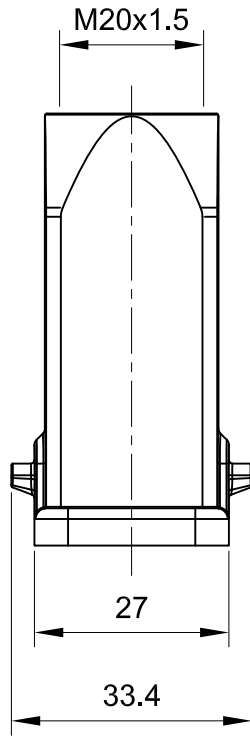

1

2

3

4

5

6

A

A

B

B

C

C

D

D

 InKonn® InKonn (Suzhou) Electric Technology Co.,Ltd.	 All Dimensions in mm Original Size DIN A4	Date 2020-01-23	Drawing No. TC3149664	Rev. A00	Scale 1:1
	Part No. 10 01 003 0001	Created by Shuxu Huang	Checked by Yiyi Luo	Page 1/1	
Type Name HA3-TE-DB-M20					

1

2

3

4

5

6