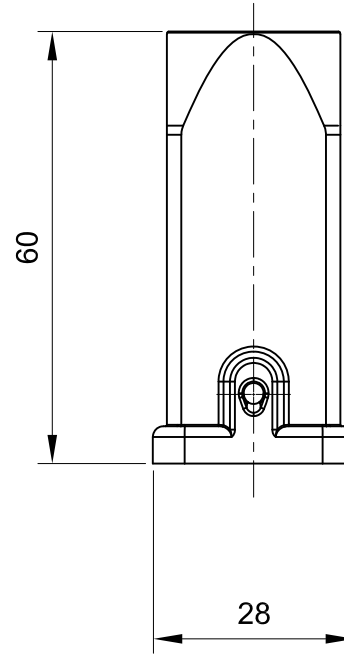

B

B

C

C

D

D

 InKonn® InKonn (Suzhou) Electric Technology Co.,Ltd.	 All Dimensions in mm Original Size DIN A4	Date 2020-01-23	Drawing No. TC3149664	Rev. A00	Scale 1:1
	Part No. 10 01 003 0001	Created by Shuxu Huang	Checked by Yiyi Luo	Page 1/1	
Type Name HA3-TE-DB-M20					

1

2

3

4

5

6